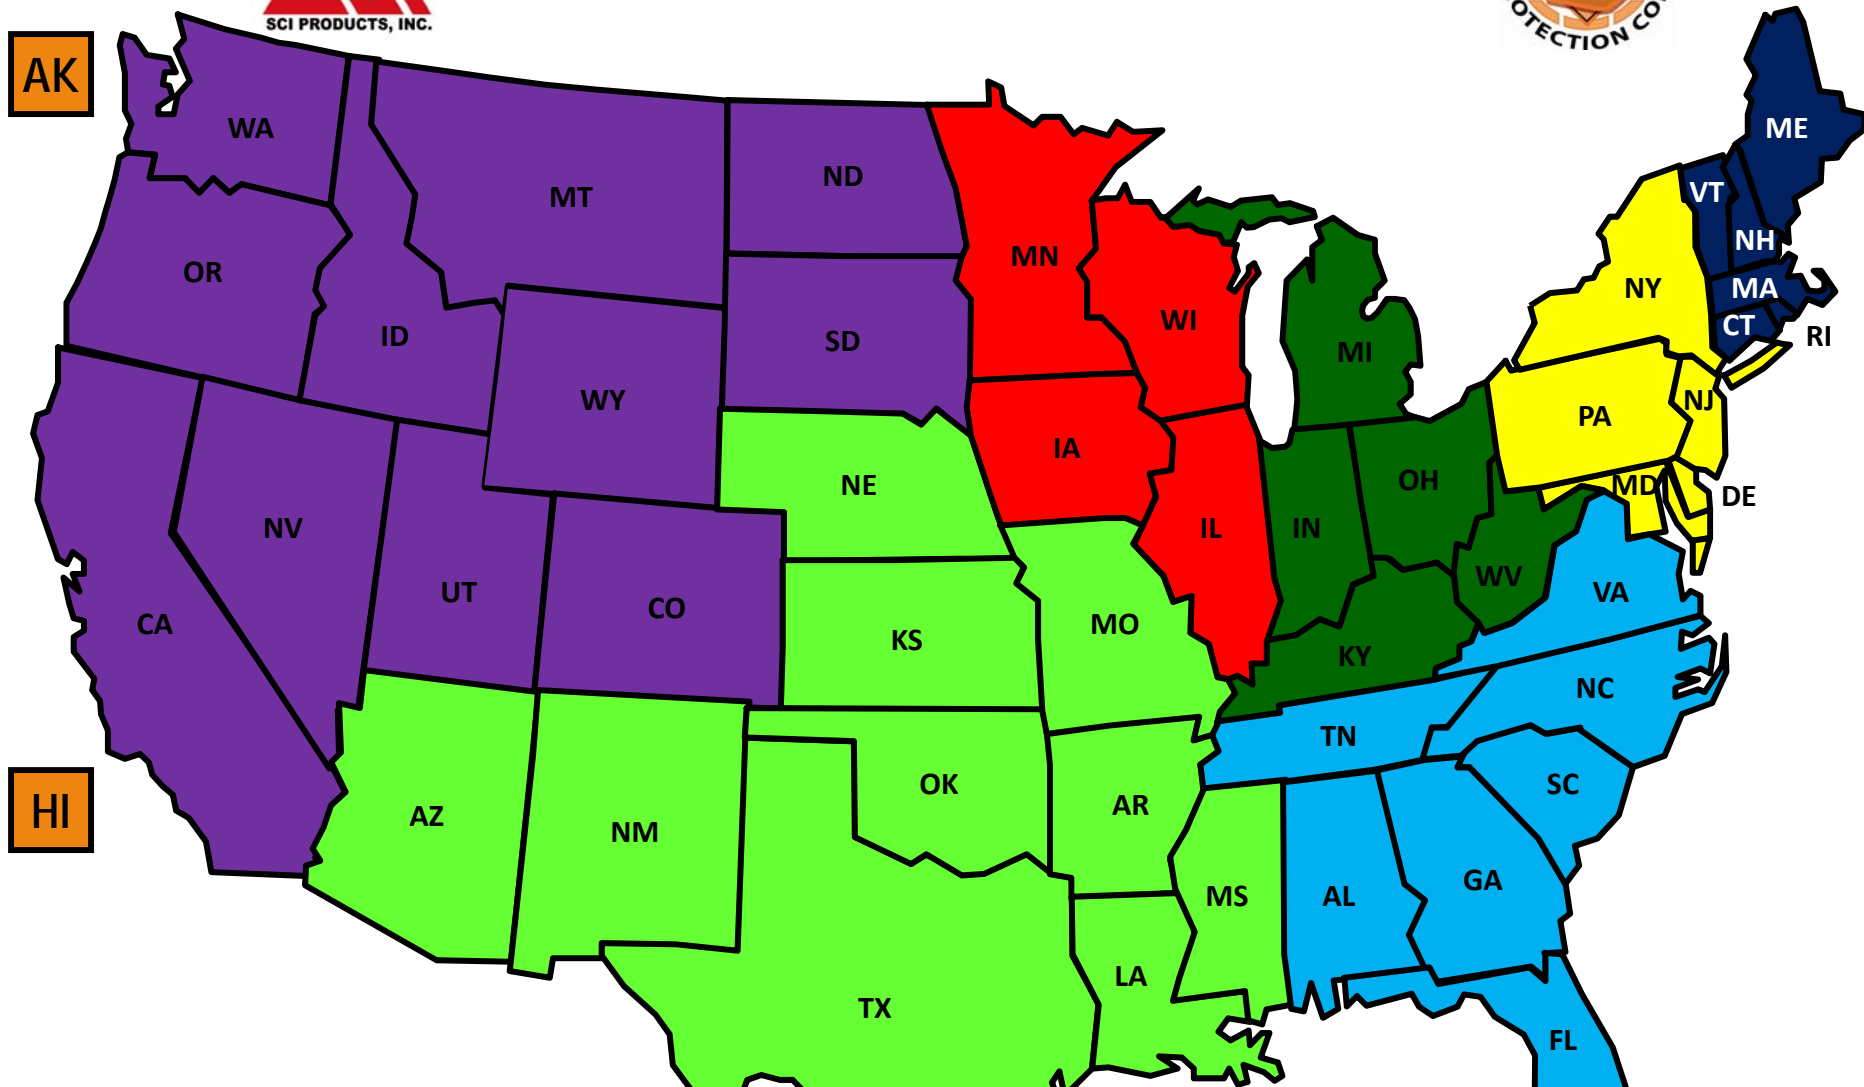

SCI - SMART CUSHION®

	West Roger Alfrey 801-330-4324
	International Jeff Smith 800-327-4417

	Mid West David Wilfong 214-632-3744
	Mid South Mike Merrell 972-872-1407

	Mid East Tim Hohman 330-621-1678
	Mid Atlantic Bob Mongrandi 717-773-0608

	North East Joe Ford 856-207-4558
	South East Charles Frick 770-527-7460